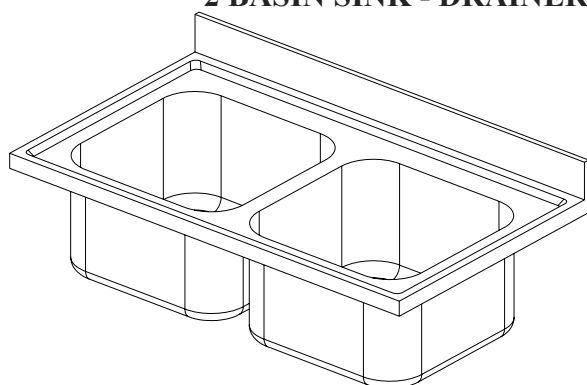

LAVATOIO 2 VASCHE
2 BASIN SINK - DRAINER R

DIM	VASCA / SINK	COD. / CODE
1000 x 700	400 x 500 x H 300	107245++
DIM	VASCA / SINK	COD. / CODE
1100 x 700	400 x 500 x H 300	11 7245++
DIM	VASCA / SINK	COD. / CODE
1200 x 700	500 x 500 x H 300	12 725 5++
DIM	VASCA / SINK	COD. / CODE
1300 x 700	500 x 500 x H 300	13725 5++
DIM	VASCA / SINK	COD. / CODE
1400 x 700	600 x 500 x H 300	147265++
DIM	VASCA / SINK	COD. / CODE
1500 x 700	600 x 500 x H 030	157265++
DIM	VASCA / SINK	COD. / CODE
1600 x 700	600 x 500 x H 300	167265++

LAVATOIO 1 VASCA - GOCC. Dx
1 BASIN SINK - DRAINER R